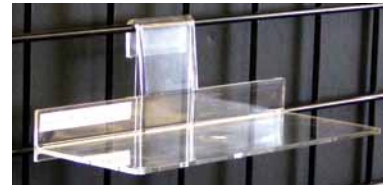

Single Cap Merchandiser

Chrome	Black	White	1-11	12-23	24+
WCAPG/C	WCAPG/B	WCAPG/W	1.35	1.05	.85

Shoe Shelf

Size	Type	Clear	1-99	100-199	200+
4"x10"	Styrene	16-036CL	1.40	1.25	1.15
4"x10"	Acrylic	JGR410/AC	3.60	3.45	3.20