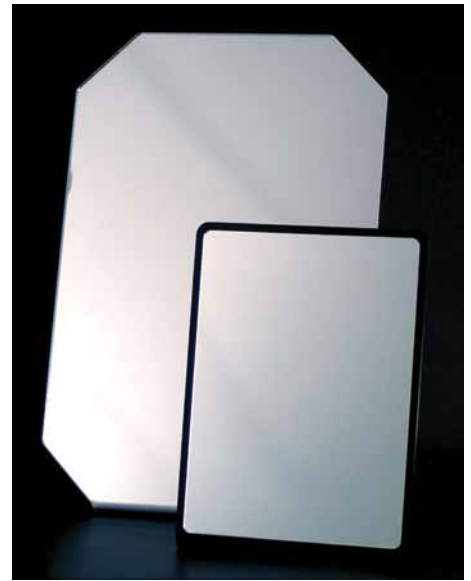

Counter Mirrors

Stock	Description	Size
1804-1	7" w x 14" h Counter Mirror - Glass w/Swivel Base	12.75 ea.
850-1255	8" w x 11½" h Counter Mirror - Plexi w/Cut Corners	9.35 ea.
85-504CL	5" w x 7" h Counter Mirror - Plexi w/Blk Boarder	6.25 ea.
85-505CL	9" w x 12" h Counter Mirror - Plexi w/Blk Boarder	8.50 ea.

> Ceiling Mounted Mirrors

"Sexy" Mirror Profile

- Features:**
- Two-sided true view mirror
 - 9 inch round mirror
 - Shatter-proof acrylic mirror
 - Elegant design

"Gumby" Mirror Profile

- Features:**
- Unique shape & size mirror
 - Two-sided true view mirror
 - Shatter-proof acrylic mirror
 - Elegant design

Swinger Mirror Features

- Two sided 9 inch round mirror
- 10 Foot (3m) retractable cord
- Accommodates up to 13 ft. ceilings
- Mounts to drywall or drop ceilings
- Available with magnification
- Frees counter-top space
- Always available at your fingertips
- Customer convenient
- Available in several styles and colors
- Shatter proof acrylic mirror
- Worlds most perfect mirror design