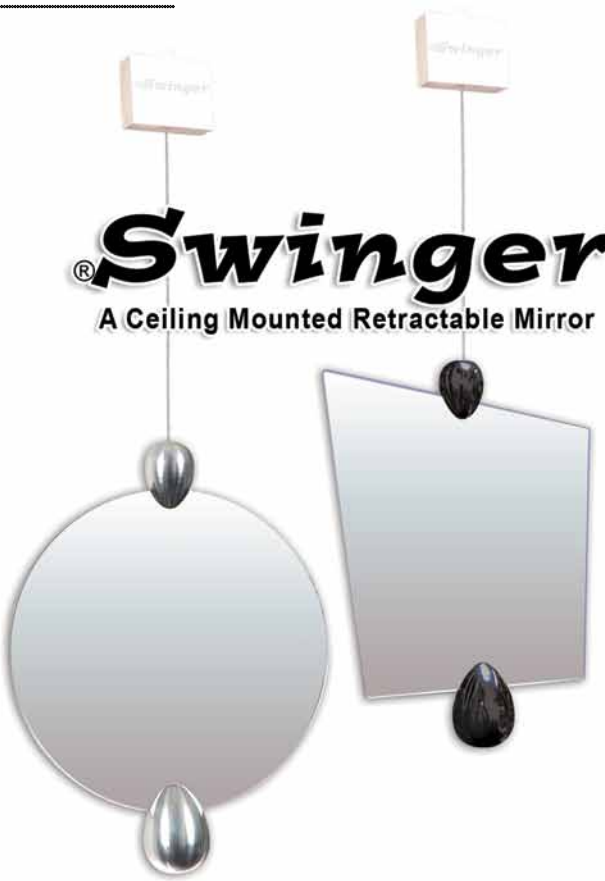

Counter Mirrors

Stock	Description	Size
1804-1	7" w x 14" h Counter Mirror - Glass w/Swivel Base	12.75 ea.
850-1255	8" w x 11½" h Counter Mirror - Plexi w/Cut Corners	9.35 ea.
85-504CL	5" w x 7" h Counter Mirror - Plexi w/Blk Boarder	6.25 ea.
85-505CL	9" w x 12" h Counter Mirror - Plexi w/Blk Boarder	8.50 ea.

> Ceiling Mounted Mirrors

"Sexy" Mirror Profile

- Features:**
- Two-sided true view mirror
 - 9 inch round mirror
 - Shatter-proof acrylic mirror
 - Elegant design

"Gumby" Mirror Profile

- Features:**
- Unique shape & size mirror
 - Two-sided true view mirror
 - Shatter-proof acrylic mirror
 - Elegant design

Swinger Mirror Features

- Two sided 9 inch round mirror
- 10 Foot (3m) retractable cord
- Accommodates up to 13 ft. ceilings
- Mounts to drywall or drop ceilings
- Available with magnification
- Frees counter-top space
- Always available at your fingertips
- Customer convenient
- Available in several styles and colors
- Shatter proof acrylic mirror
- Worlds most perfect mirror design